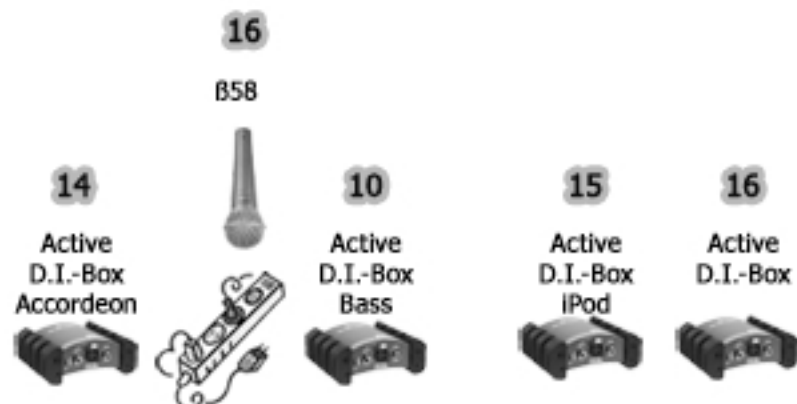

Wireless In-Ear

Wireless In-Ear

Wireless In-Ear

Willem

Bolle

Pie

Jan

Kevin

Minimum Afmetingen Podium:
7m x 3m